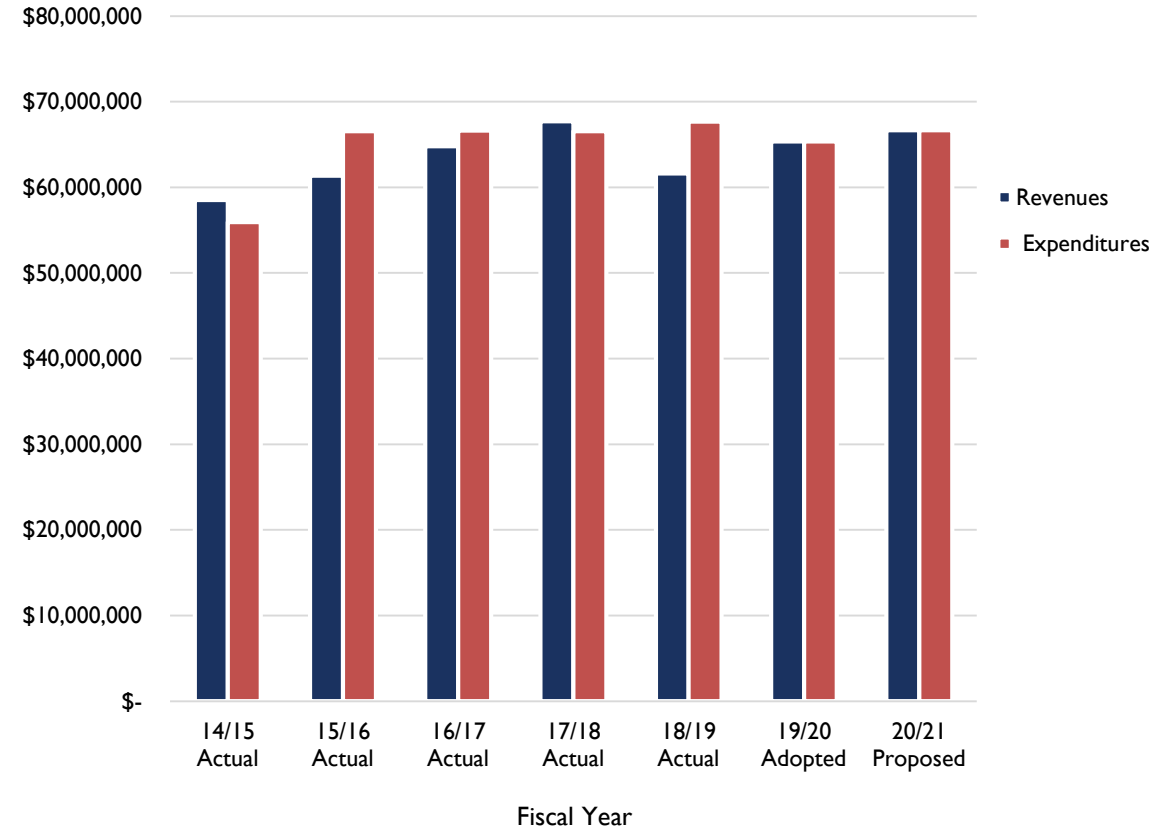

TRENDS IN GENERAL FUND RESERVE LEVELS

- For 4 of the past 5 Fiscal Years (FY) 2015-16 through 2018-19 the City used its reserves to support operation expenditures. Reserves dropped approx. $5.1 M from $15 M to $9.9 M
- The goal is to restore good governance and sound operation.

General Fund Comparison