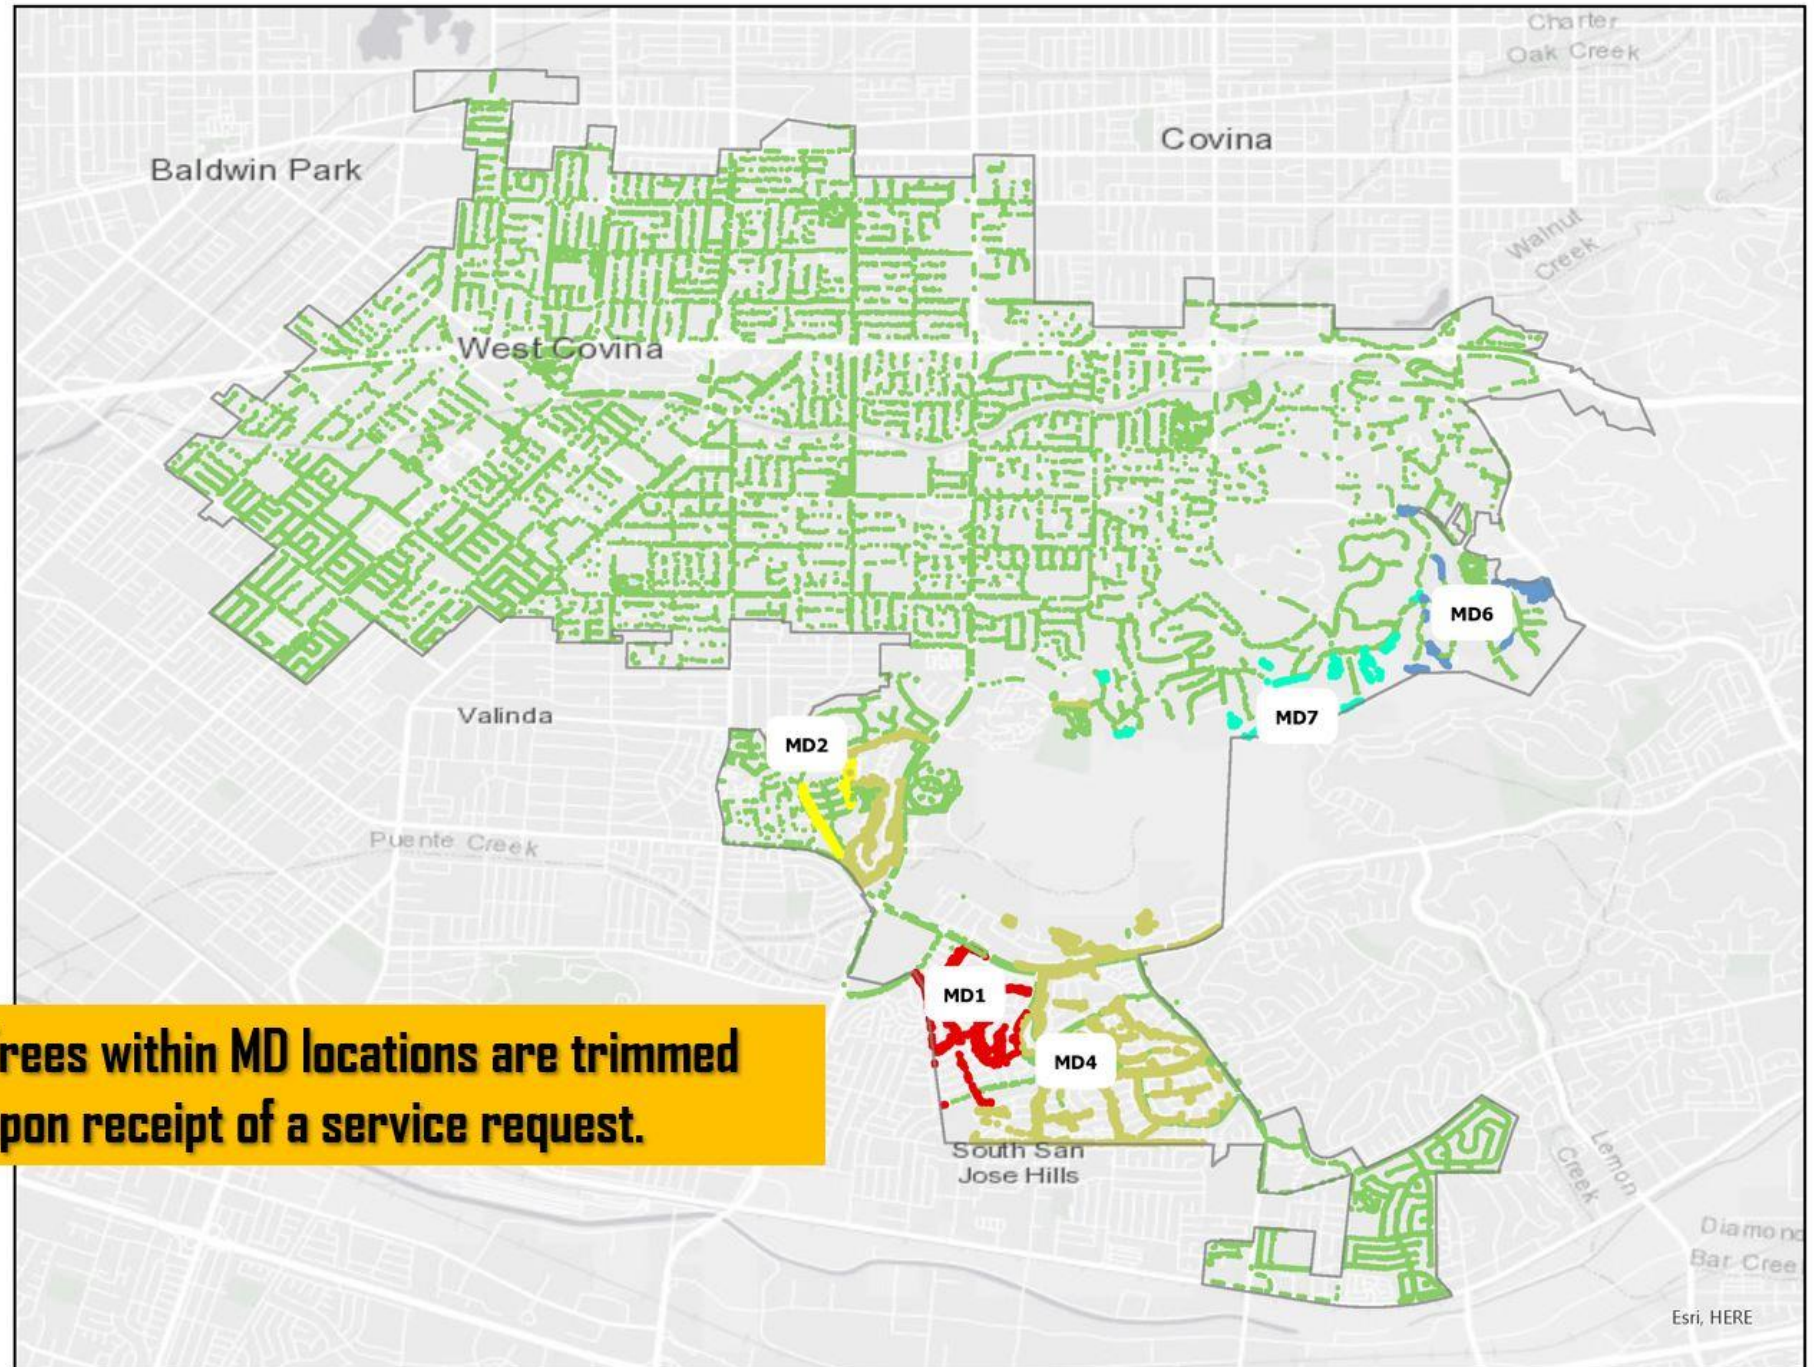

MD SITE MAP

West Covina
Tree Maintenance Services

Trees within MD locations are trimmed upon receipt of a service request.