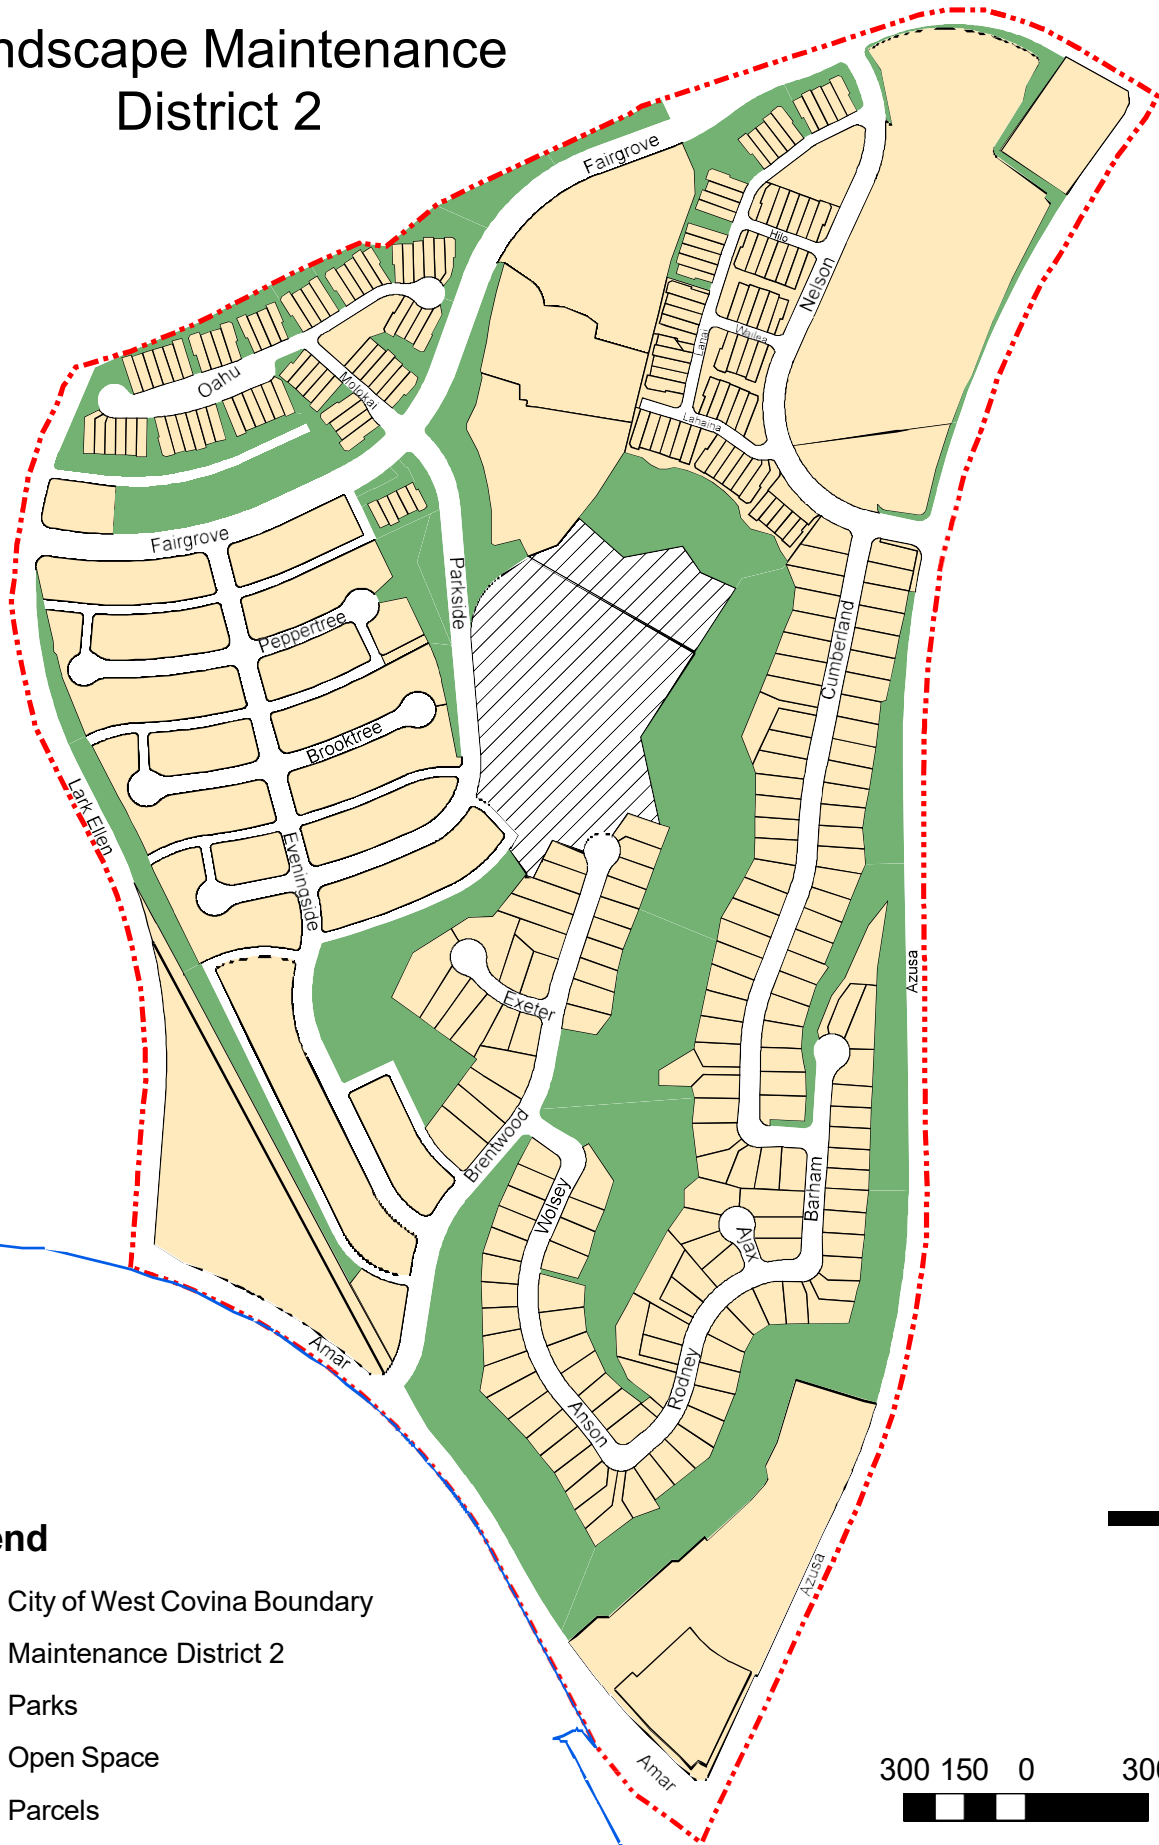

Landscape Maintenance District 2

Legend

- City of West Covina Boundary
- - - Maintenance District 2
- ▨ Parks
- Open Space
- Parcels